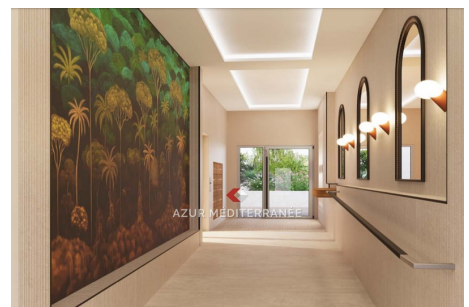

Azur Méditerranée - 2, avenue Albert 1er - 06230 Villefranche sur Mer - France
Tél. +33 (0)4 93 01 70 75 - Fax. +33 (0)4 93 76 63 09 - info@azur-mediterranee.com

Carte professionnelle n°1010 Préfecture des Alpes-Maritimes - RCS NICE B 318026713

Code NAF 7906 - SIRET 318 026 713 00012 - Document non contractuel