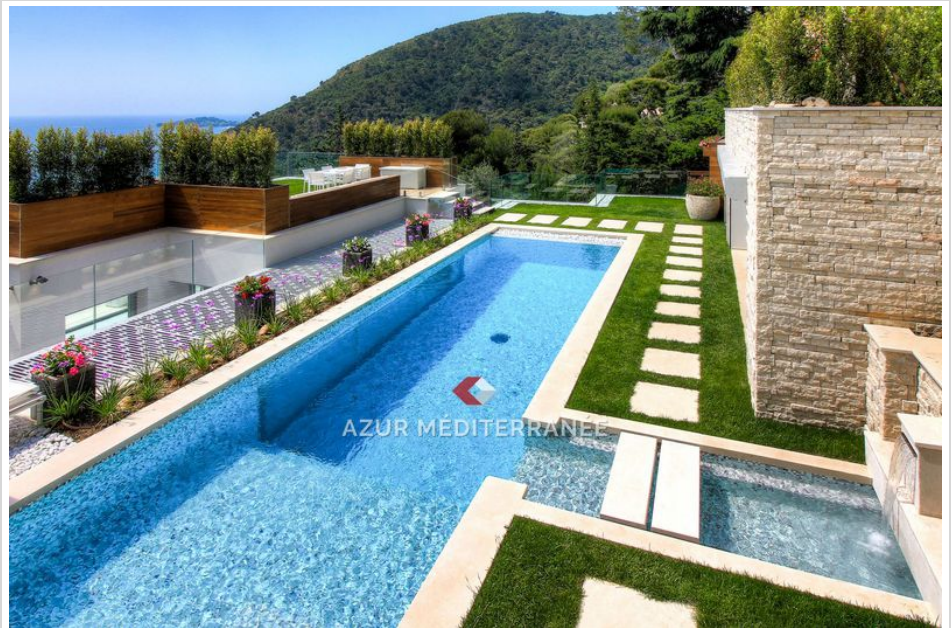

Inner condition : excellent

Features :

pool, pool house, sauna, lift, gym, double glazing, Automatic Watering, Laundry room, calm

6 bedroom

3 terraces

6 bathrooms

3 garage

1 cellar

Villa 1069 Eze

Beautiful modern and extremely luxurious contemporary villa. Located a few minutes from Monaco and walking distance to Eze beaches. It enjoys a panoramic view overlooking Saint Jean Cap Ferrat and Cap d'Ail. The property is in a very quiet and residential environment. Recent construction with high quality materials and benefiting from all new technologies. The living room includes a relaxation area with 2 large sofas, a flat screen TV and extends with the dining room and the superb kitchen, perfectly equipped and very modern. All the rooms benefit from a breathtaking view of the sea. The living rooms open onto a very large terrace. 6 fully furnished bedrooms with 6 bathrooms en-suite and with dressing room fitness room - sauna - wine cellar Glazed pool and roof terrace fully furnished with summer kitchen and dinning room area, facing the breathtaking view. a spacious garage for several cars. elevator - air conditioning - wifi - alarm - laundry