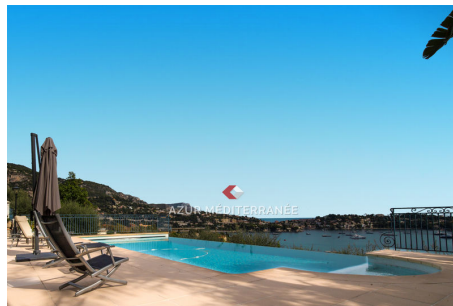

### Villa 1029 Villefranche-sur-Mer

Located in the centre of Villefranche sur Mer sea views overlooking the Bay of Villefranche and Saint Jean Cap Ferrat, walking distance to beaches and the town center. Magnificent villa in perfect condition, beautiful reception rooms, 2 master bedrooms and 3 large double bedrooms with en-suite shower rooms, infinity and heated swimming pool, 4 car garages, ACCOMMODATIONS AS FOLLOWS: Ground floor : Entrance hall leading to: Guests cloak room. Large Sitting room with glass doors leading onto garden, fireplace. Fully equipped kitchen. Large dining room with sliding doors leading onto garden. 1 Bedroom with en-suite shower room. 1 small bedroom with shower for staff Utility room. First floor : 2 Master bedrooms with en-suite bathrooms. 2 double bedrooms with en-suite shower rooms. Heated Swimming Pool, Garage, Alarm, air conditioning, TV in all bedrooms. All rooms have sea view.